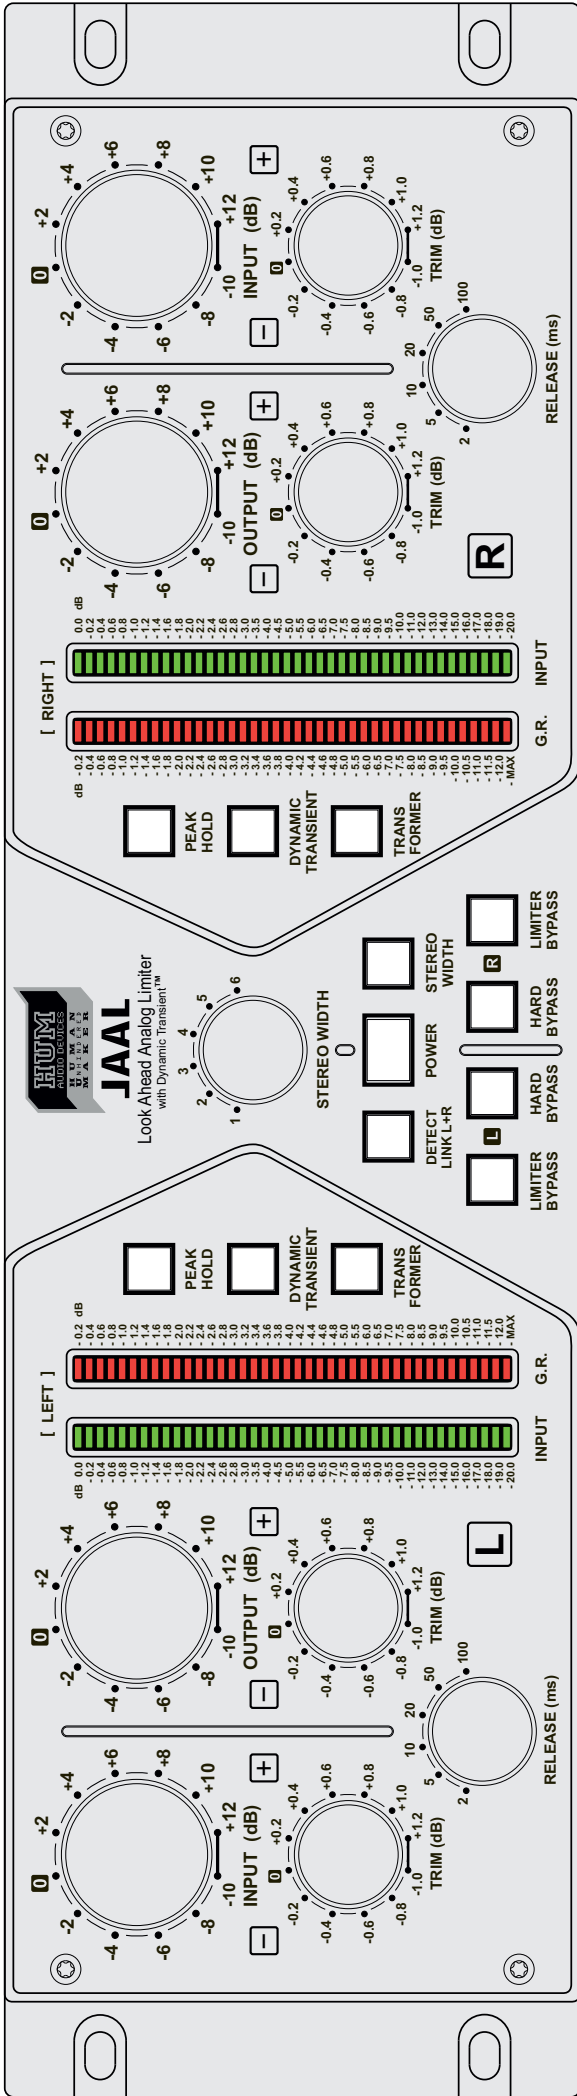

Session Recall Sheet

SESSION:	
ARTIST:	
TRACK:	
ENGINEER:	
DATE:	
STUDIO:	
NOTES:	