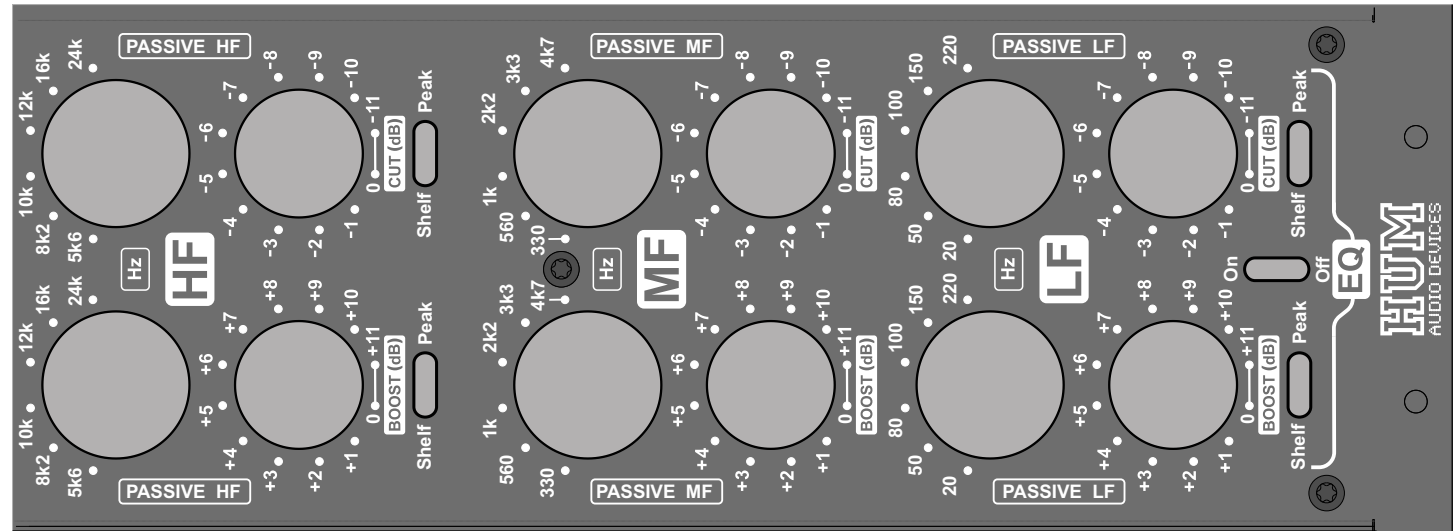

# Session Recall Sheet

Channel:

SESSION:	
ARTIST:	
TRACK:	
ENGINEER:	
DATE:	

NOTES: