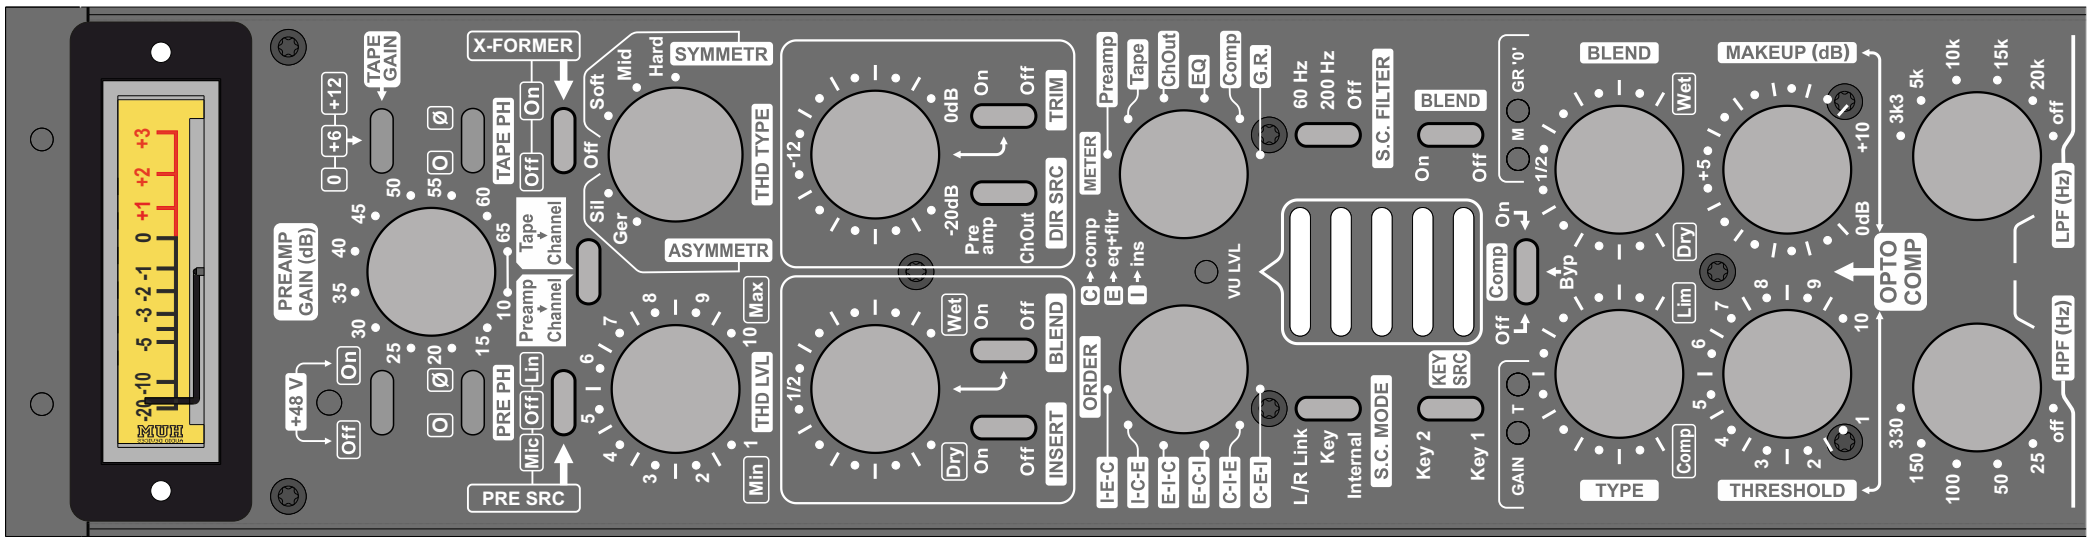

# Session Recall Sheet

Channel:

SESSION:	
ARTIST:	
TRACK:	
ENGINEER:	
DATE:	

NOTES: